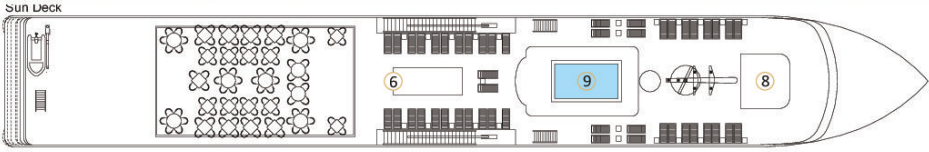

# Douro Serenity

DECKPLAN - 63 CABINS

- ① Restaurant
- ② Reception
- ③ Shop
- ④ Main Bar
- ⑤ Main Lounge
- ⑥ Sun Deck
- ⑦ Lift / Elevator
- ⑧ Bridge
- ⑨ Swimming Pool
- ⑩ SPA
- ⑪ Fitness Room

Caption:

Description:

Dimensions: x