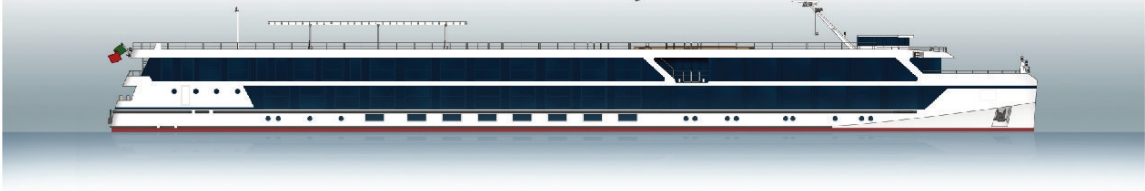

# Douro Serenity

DECKPLAN - 63 CABINS

- ① Restaurant
- ② Reception
- ③ Shop
- ④ Main Bar
- ⑤ Main Lounge
- ⑥ Sun Deck
- ⑦ Lift / Elevator
- ⑧ Bridge
- ⑨ Swimming Pool
- ⑩ SPA
- ⑪ Fitness Room

Caption:

Description:

Dimensions: x