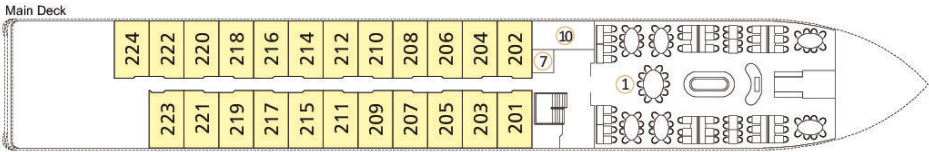

# Douro Serenity

DECKPLAN - 63 CABINS

- ① Restaurant
- ② Reception
- ③ Shop
- ④ Main Bar
- ⑤ Main Lounge
- ⑥ Sun Deck
- ⑦ Lift / Elevator
- ⑧ Bridge
- ⑨ Swimming Pool
- ⑩ SPA
- ⑪ Fitness Room

Caption:

Description:

Dimensions: x