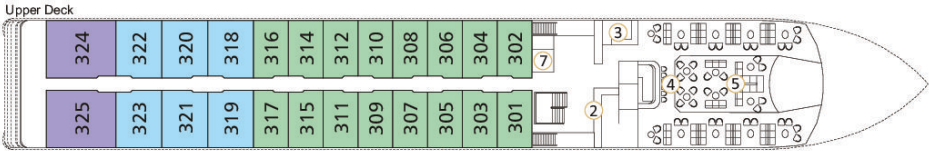

# Douro Serenity

DECKPLAN - 63 CABINS

- ① Restaurant
- ② Reception
- ③ Shop
- ④ Main Bar
- ⑤ Main Lounge
- ⑥ Sun Deck
- ⑦ Lift / Elevator
- ⑧ Bridge
- ⑨ Swimming Pool
- ⑩ SPA
- ⑪ Fitness Room

Caption:

Description:

Dimensions: x