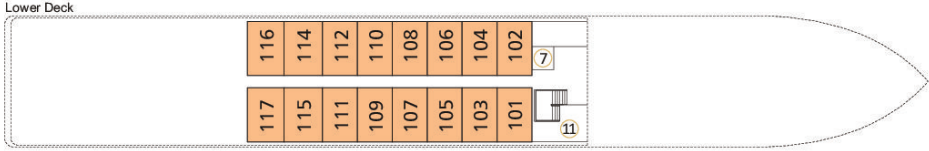

# Douro Serenity

DECKPLAN - 63 CABINS

- ① Restaurant
- ② Reception
- ③ Shop
- ④ Main Bar
- ⑤ Main Lounge
- ⑥ Sun Deck
- ⑦ Lift / Elevator
- ⑧ Bridge
- ⑨ Swimming Pool
- ⑩ SPA
- ⑪ Fitness Room

Caption:

Description:

Dimensions: x